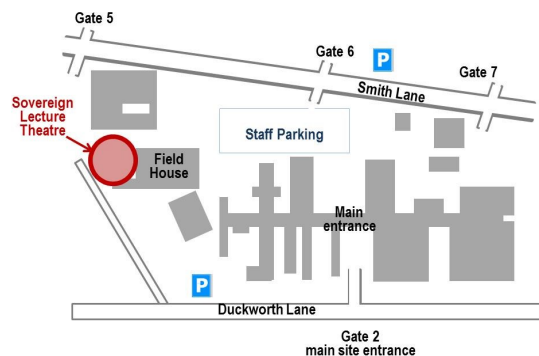

### Open House Information Evening

Monday 11th December 2017

6.00pm to 7.15pm

Sovereign Lecture Theatre

Bradford Royal Infirmary

Duckworth Lane, Bradford, BD9 6RJ

[@PSEARCHBradford](https://twitter.com/PSEARCHBradford)